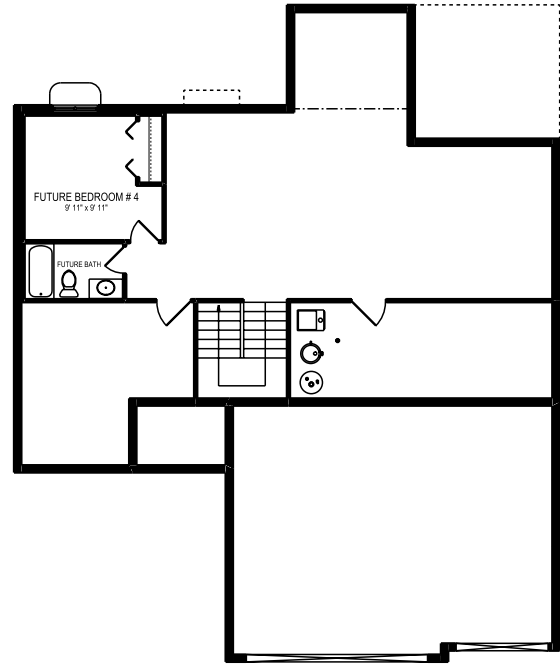

MAIN FLOOR PLAN

OPTIONAL BASEMENT FINISH PLAN

**ELEVATE**  
HOMES

**THE LOTUS**  
MAIN LEVEL - 1,440 SQ. FT.