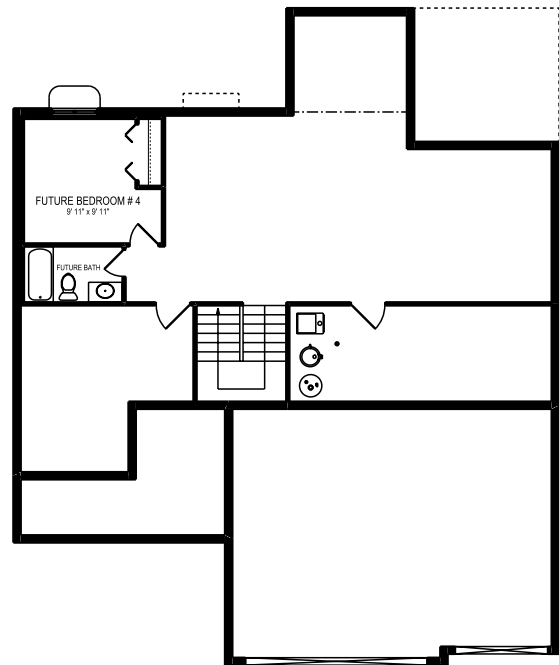

MAIN FLOOR PLAN

OPTIONAL BASEMENT FINISH PLAN

**ELEVATE**  
HOMES

**THE MAGNOLIA**  
MAIN LEVEL - 1,440 SQ. FT.