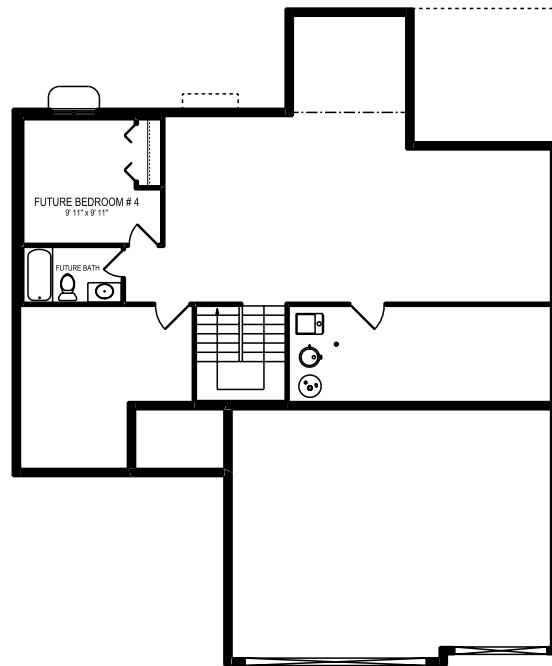

MAIN FLOOR PLAN

OPTIONAL BASEMENT FINISH PLAN

THE PRIMROSE
MAIN LEVEL - 1,440 SQ. FT.