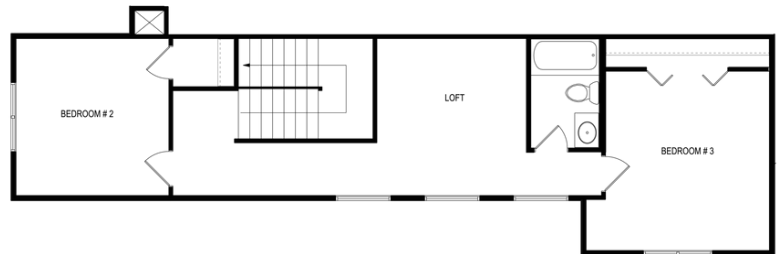

 **3**
 **2**
 **2,084 SQ FT**

LOTUS

FEATURES

MAIN FLOOR
1,432 SQ FT

UPPER LEVEL
652 SQ FT

LOWER LEVEL
UNFINISHED