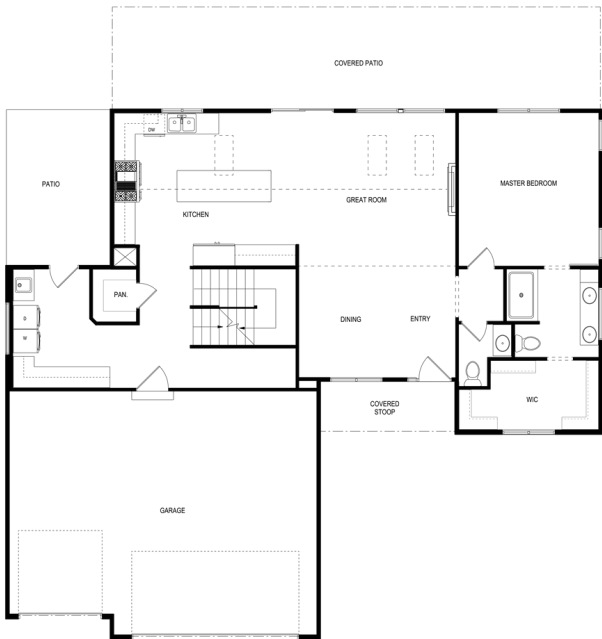

 **3**
 **2**
 **2,084 SQ FT**

LOTUS

FEATURES

MAIN FLOOR
1,432 SQ FT

UPPER LEVEL
652 SQ FT

LOWER LEVEL
UNFINISHED