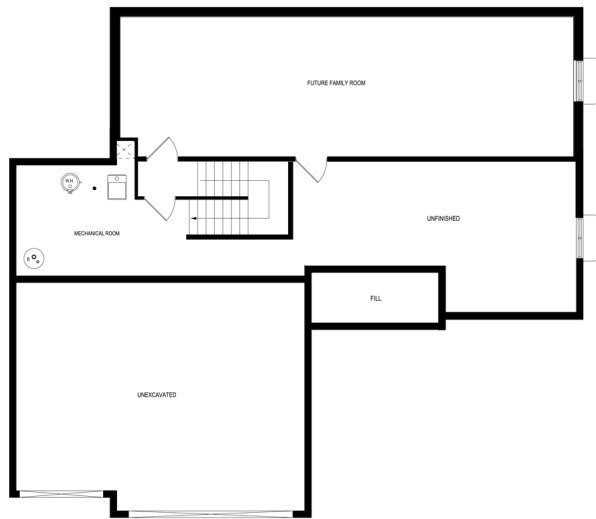

 **3**
 **2**
 **2,084 SQ FT**

LOTUS

FEATURES

MAIN FLOOR
1,432 SQ FT

UPPER LEVEL
652 SQ FT

LOWER LEVEL
UNFINISHED