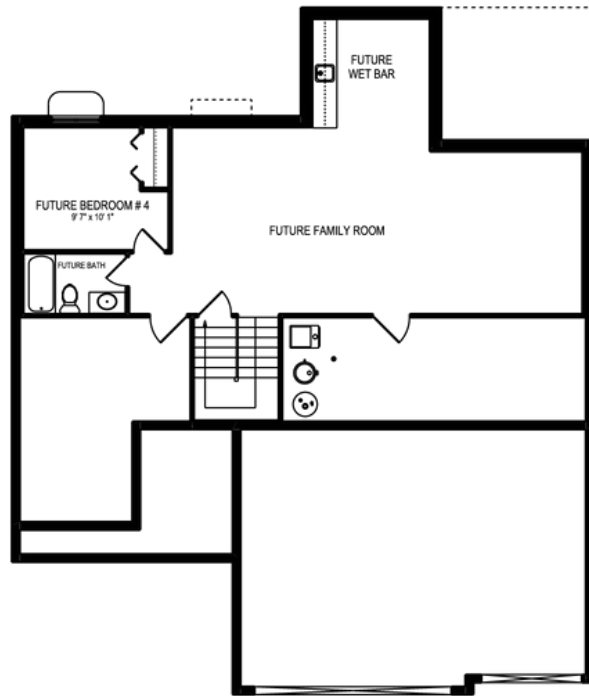

 **3+**
 **2+**
 **2,230SQ FT**

MAGNOLIA 1409

FEATURES

MAIN FLOOR
1,409 SQ FT

LOWER LEVEL - OPTIONAL BUILD OUT
821 SQ FT