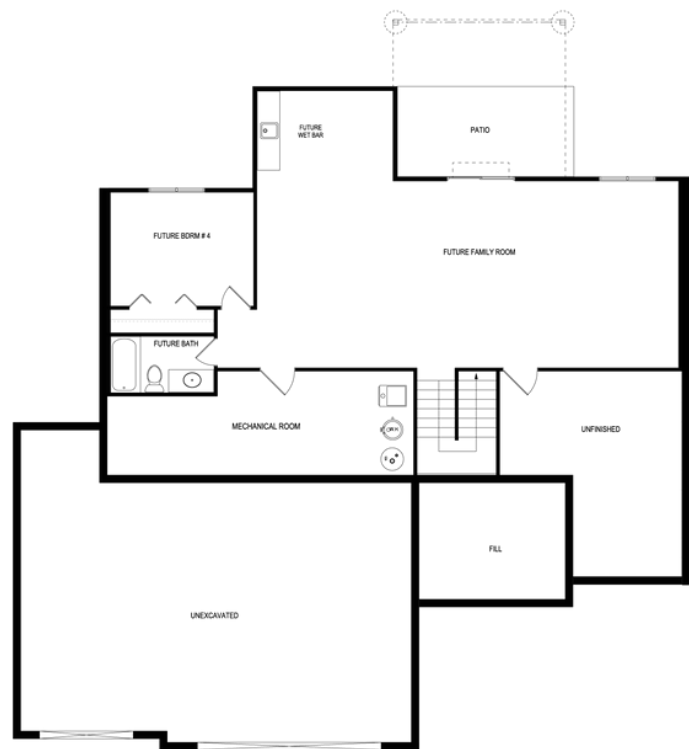

 **3+**
 **2+**
 **2,524 SQ FT**

PRIMROSE

FEATURES

MAIN FLOOR
1,586 SQ FT

LOWER LEVEL - OPTIONAL BUILD OUT
938 SQ FT